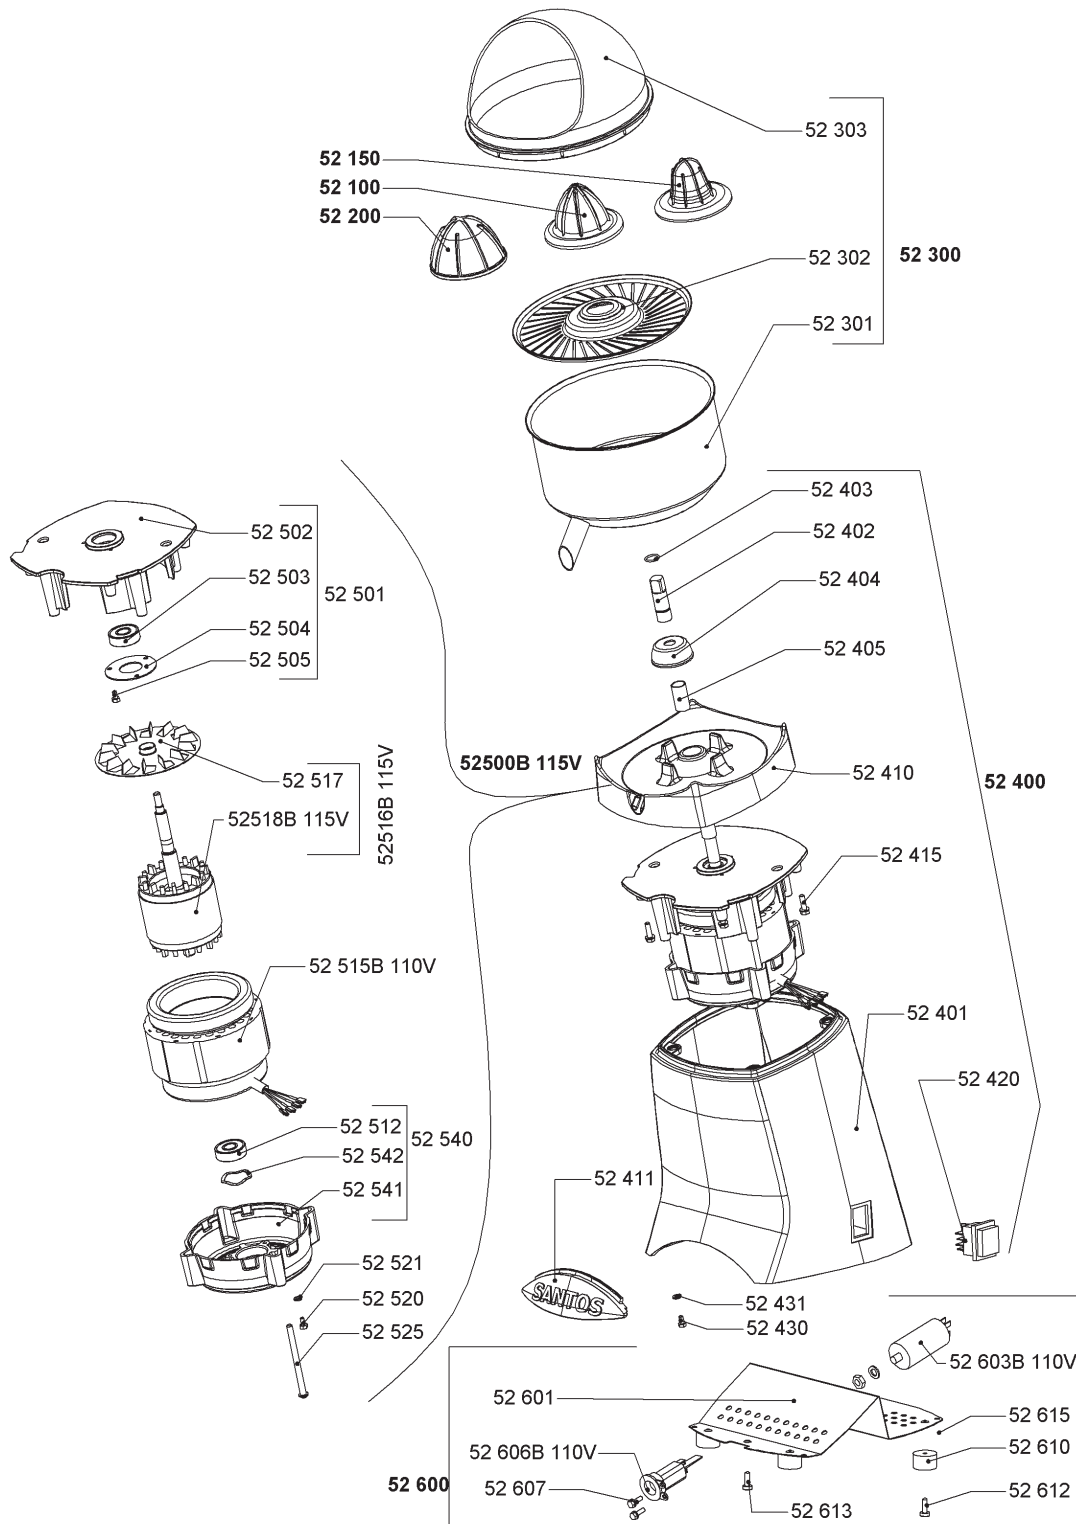

Parts Breakdown

Model Santos 52C 46268

Parts Breakdown

Model Santos 52C 46268

Item No.	Description	Position	Item No.	Description	Position	Item No.	Description	Position
40618	Cone for Orange + Lemon for 46268	52100	73300	Screw H M4x8 Zn Auto for 46268	52430	73318	Washer AZ 4 Zn for 46268	52521
40876	Lime Cone for 46268	52150	73301	Washer AZ 4 Zn for 46268	52431	73319	Screw 5x81 TORX for 46268	52525
40877	Grapefruit Cone for 46268	52200	44026	Complete Motor 100-120V 50/60Hz for 46268	52500B	AC389	Complete Rotor with Shaft and Fan for 46268	52530
73287	Complete Bowl with Grid and Dome for 46268	52300	73303	Complete Upper Flange for 46268	52501	AC390	Rotor with Shaft for 46268	52531
40878	Stainless Steel Bowl for 46268	52301	73304	Upper Flange for 46268	52502	AC391	Stator 220-240V 50/60Hz for 46268	52532
73288	Stainless Steel Pulp Grid for 46268	52302	AC388	Bearing 6201 for 46268	52503	AC392	Lower Flange for 46268	52541
73289	Anti Splash Dome for 46268	52303	73306	Bearing Washer for 46268	52504	AC393	Ondulated Washer for 46268	52542
73290	Complete Aluminum Body Painted Grey (without Motor) for 46268	52400	73307	Screw H M4x8 Zn Auto for 46268	52505	73320	Complete Bottom Plate USA Plug for 46268	52600
AC387	Chromed Body for 46268	52401C	73308	Complete Rear Flange for 46268	52510	73321	Bottom Plate for 46268	52601
73291	Painted Base Only, Grey for 46268	52401G	73309	Rear Flange for 46268	52511	73322	Capacitor 4 MF for 46268	52603
73292	Driving Square Shaft for 46268	52402	73305	Bearing 6201 LUZ for 46268	52512	73727	Power Cord with USA Plug for 46268	52606B
73293	O-Ring Seal 12x1.7 for 46268	52403	73311	Bearing Washer for 46268	52513	73324	Screw H 4.2x12.7 Zn Auto for 46268	52607
73294	Aluminum Deflector for 46268	52404	73312	Screw H M4x8 Zn Auto for 46268	52514	73325	Rubber Foot 25x15 for 46268	52610
73295	Cup Spacer for 46268	52405	73725	Stator 100-120V 50/60Hz for 46268	52515B	73326	Screw CBLZ 5.5x16 for 46268	52612
73296	Bowl Sustainer for 46268	52410	73314	Complete Rotor with Shaft and Fan 10/2017 for 46268	52516	73327	Screw for 46268	52613
73297	Front Foot for 46268	52411	73315	Fan for 46268	52517	73328	Screw H M4x8 Zn Auto for 46268	52615
73298	Screw H 5x16 Zn Auto for 46268	52415	73316	Rotor with Shaft 10/2017 for 46268	52518			
73299	Switch for 46268	52420	73317	Screw H M4x8 Zn Auto for 46268	52520			